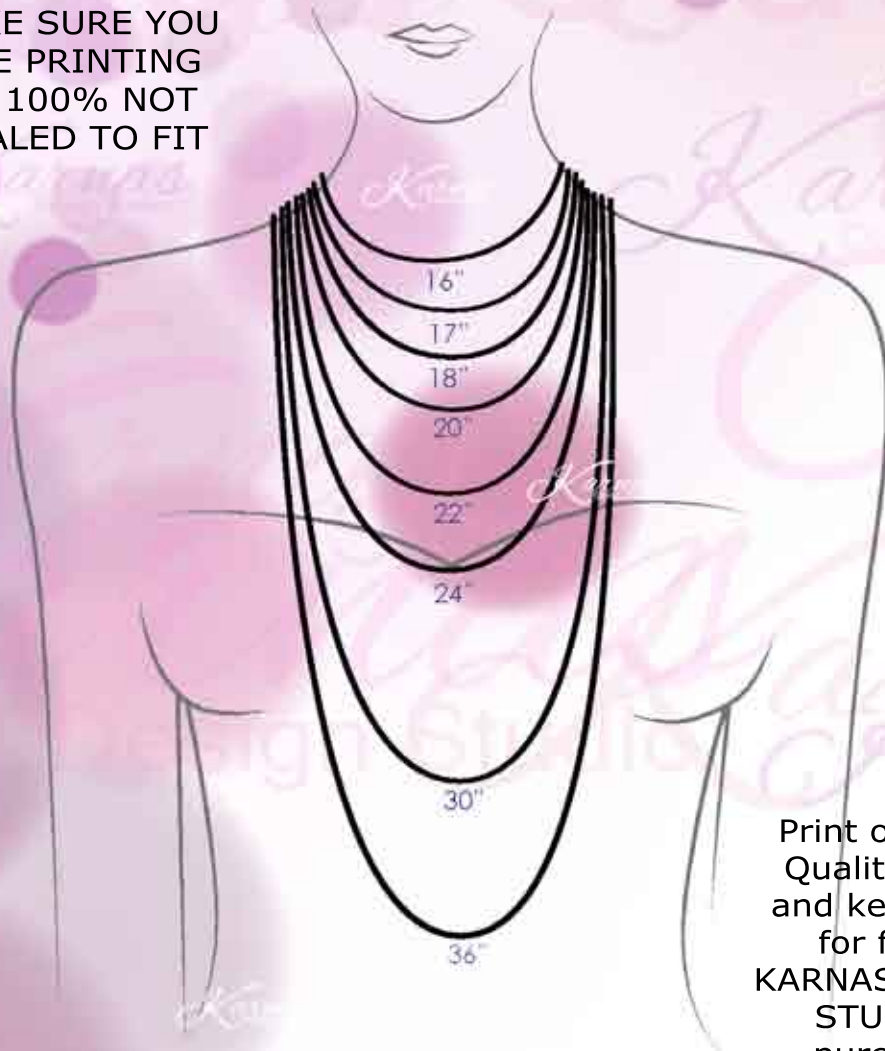

Change your printer setting to Black and White for eco printing

1. PRINT THIS PAGE
2. PLACE A
Credit Card or Drivers License
HERE!
or just measure 3 3/8" x 2 1/8"
3. If your card covers the pink
retangle all sizes are correct

This sizing chart belongs to Karnas Design Studio™

MAKE SURE YOU
ARE PRINTING
AT 100% NOT
SCALED TO FIT

12mm
Cushion Cut

13x18mm
Fancy Oval

20x30mm
Pear Cut

Print on Photo Quality paper and keep chart for future KARNAS DESIGN STUDIO™ purchases